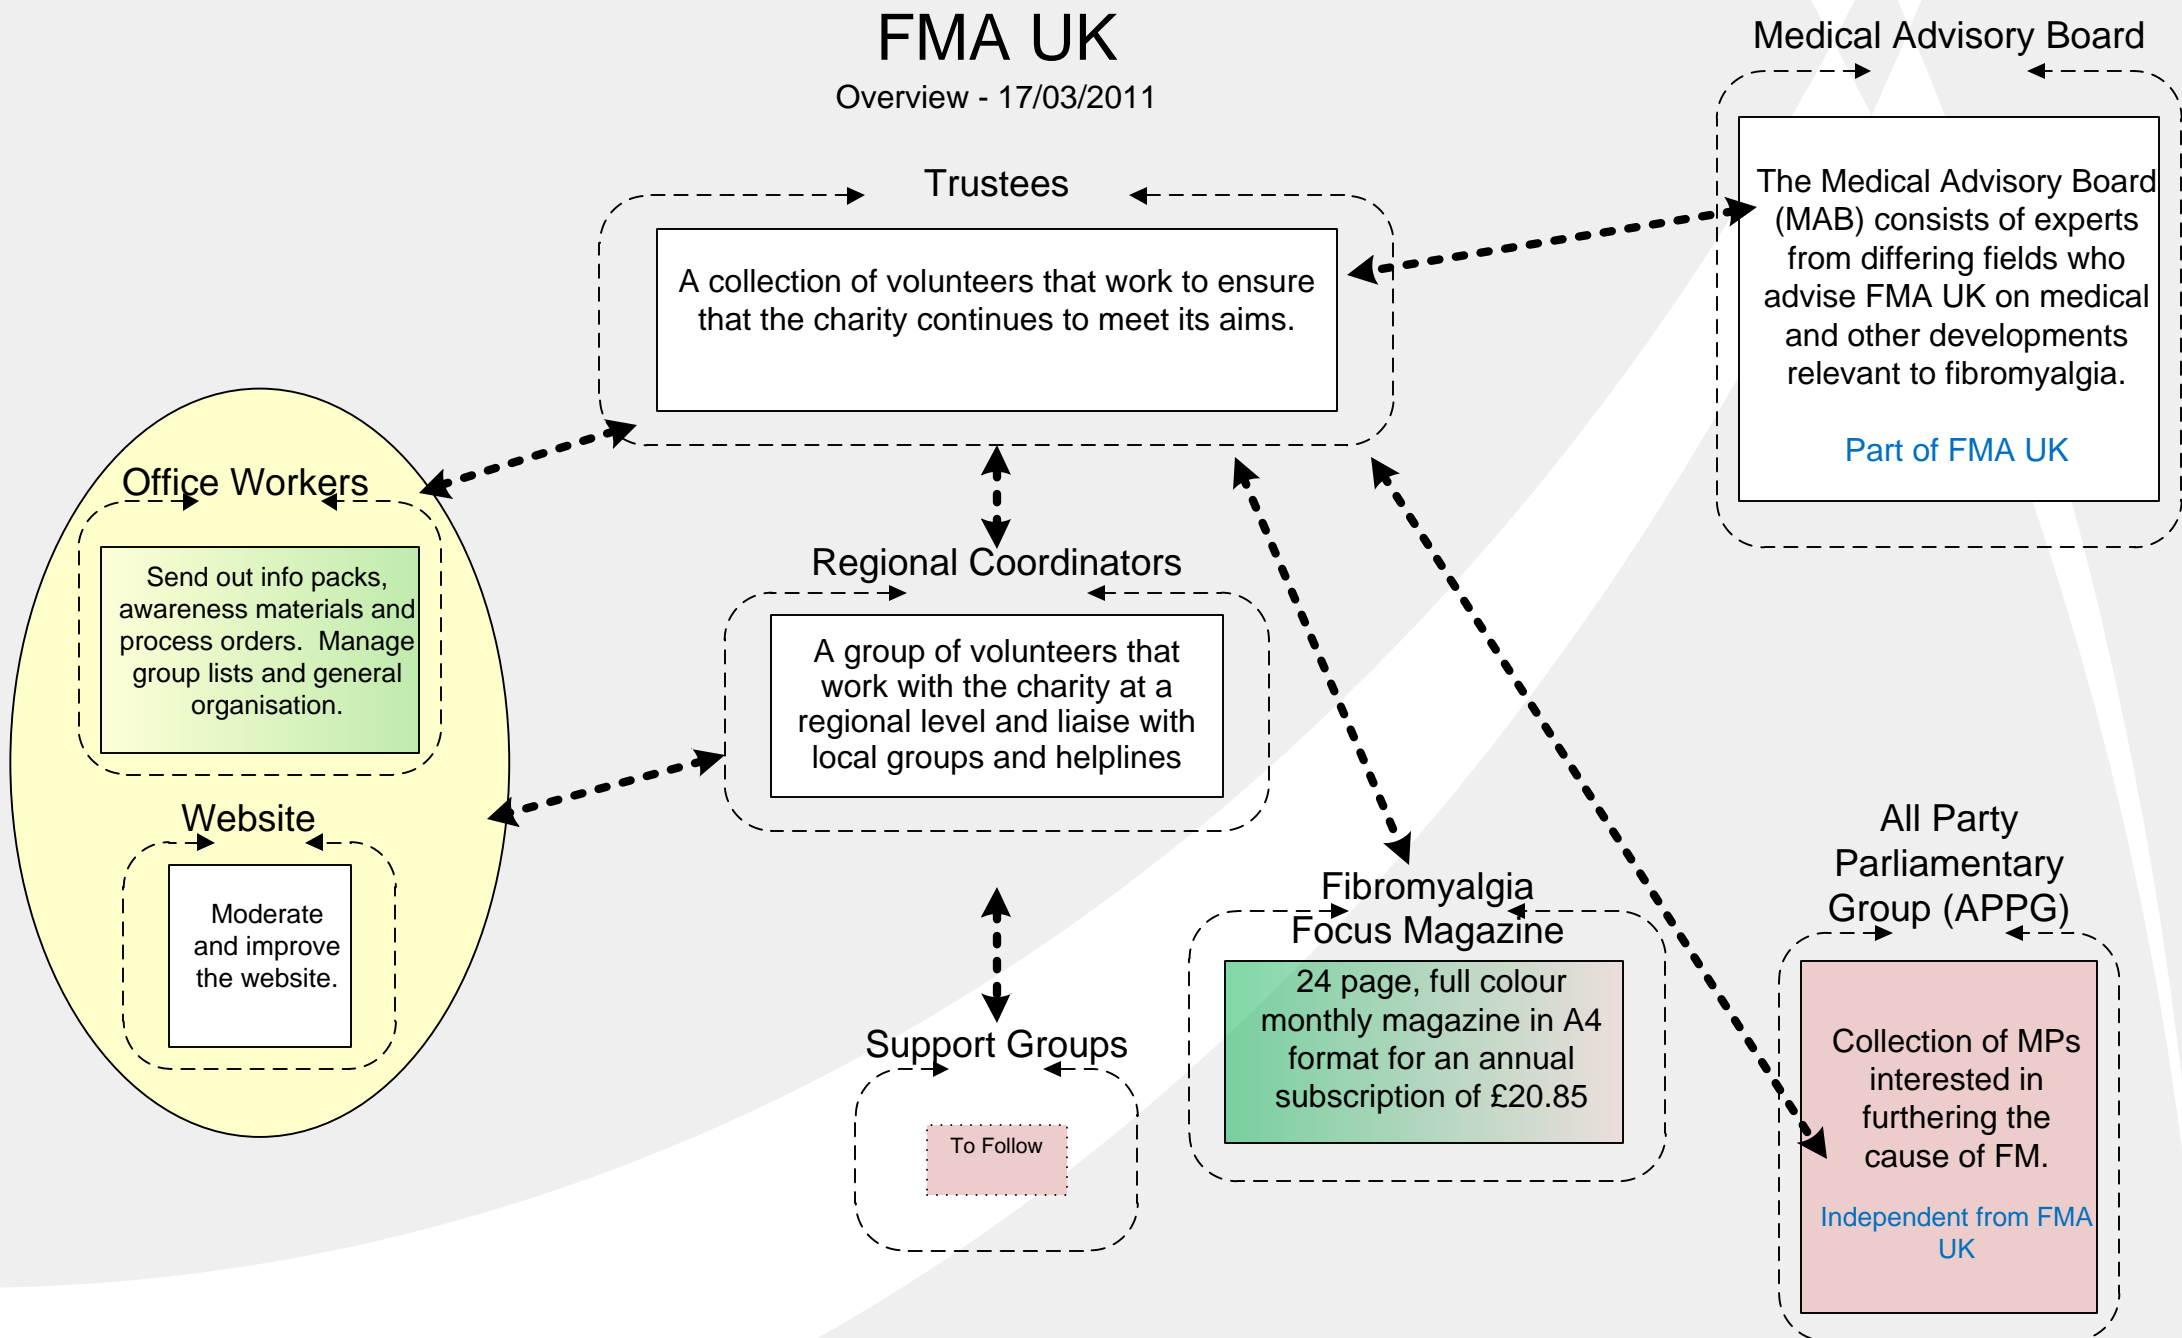

FMA UK

Overview - 17/03/2011

FMA UK

(Detailed View)
17/03/2011

Trustees

Regional Coordinators

Support Groups

Office Workers

Legend:

- Vacancy or Temp Cover (Dotted border)
- Paid Staff (Green box)
- Volunteer (White box)
- Working with FMA UK (Red box)