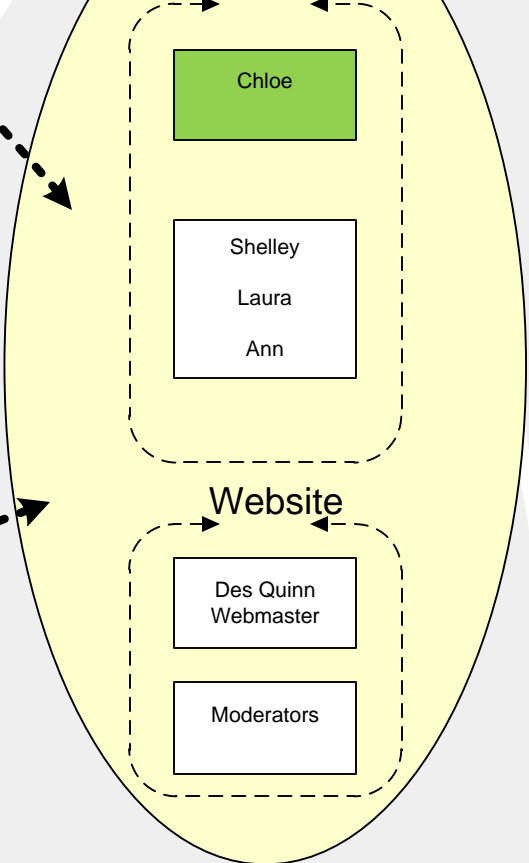

Legend:

- Vacancy or Temp Cover (Dotted border)
- Paid Staff (Green box)
- Volunteer (White box)
- Working with FMA UK (Red box)