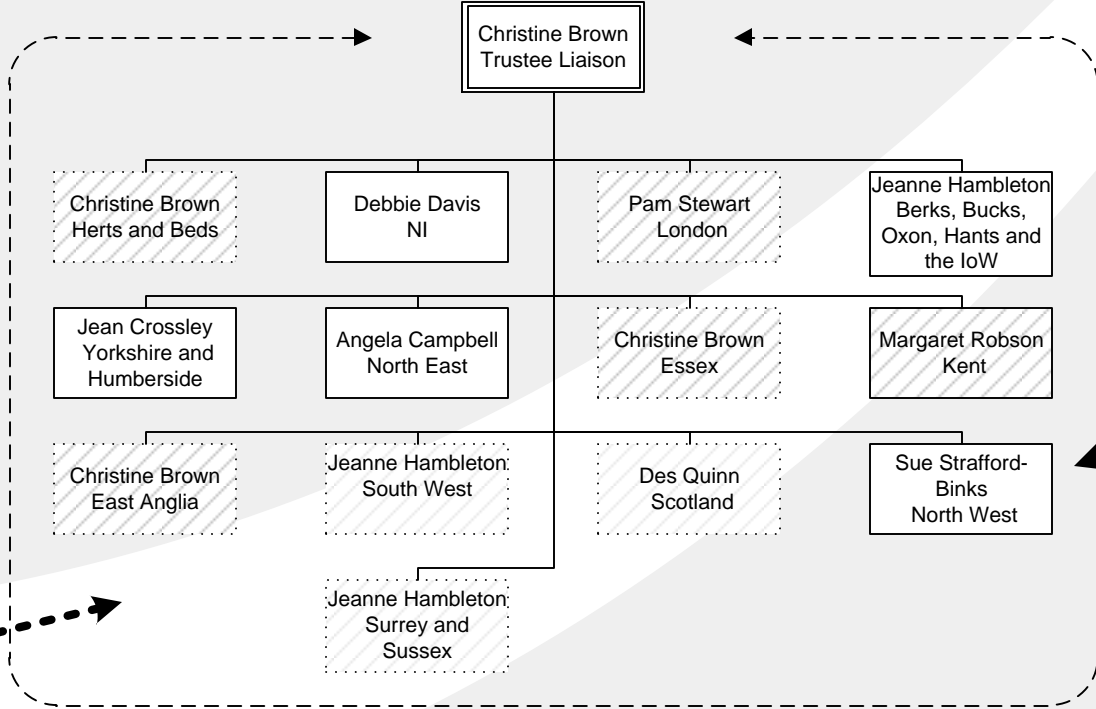

Regional Coordinators